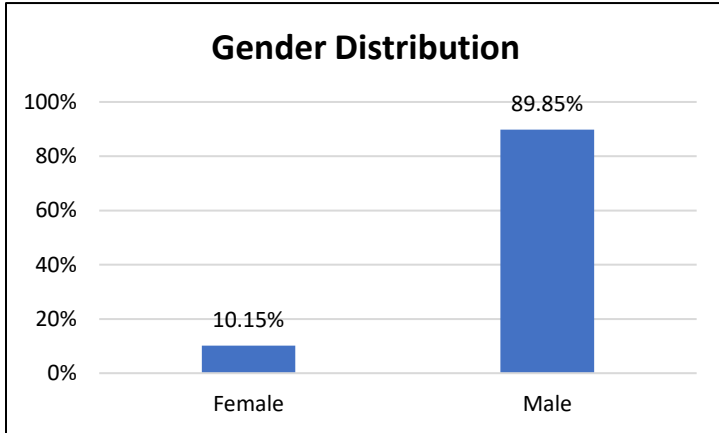

Pretrial Services Weekly Report

Electronic Monitoring Population Demographics 5/19/2023

Radio Frequency Monitoring (RF) population:	995
GPS Monitoring population:	708

Radio Frequency (RF) Monitoring

GPS Monitoring